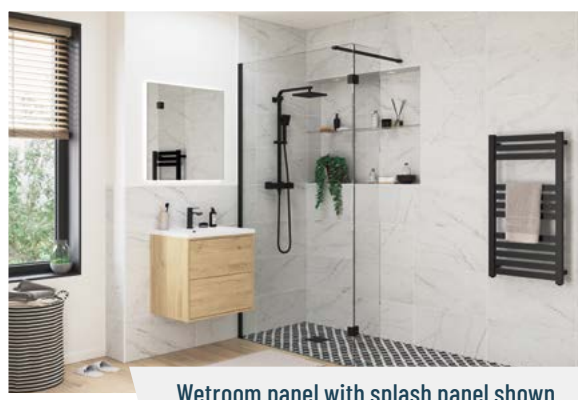

## WETROOM ENCLOSURES

Luxury wetroom panels in a choice of chrome, matt black or brushed brass finishes to complement your bathroom design.

**★ GREAT QUALITY**

Lifetime guarantee

1950mm high 8mm toughened safety glass Easy clean treatment

### CHROME WETROOM

SAVE UP TO 15%

Wetroom panel with side panel shown

Wetroom panel with splash panel and a side panel shown

WETROOM PANELS FROM

ONLY **£175**

## BLACK WETROOM

Wetroom panel, splash panel & side panel shown

OPTIONAL  
SPLASH PANELS

JUST £151

Wetroom panel with splash panel shown