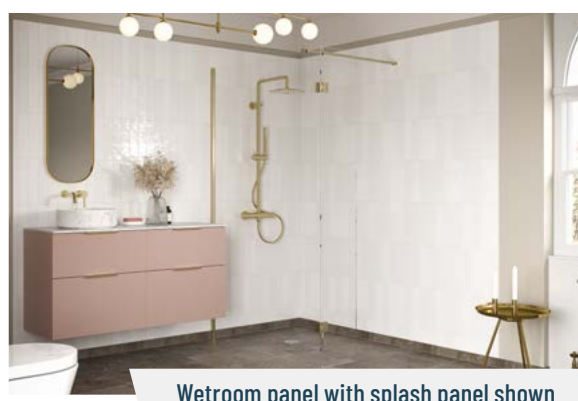

Wetroom panel, splash panel & side panel shown

Wetroom panel with splash panel shown

WETROOM PANEL & SUPPORT BAR

	Chrome	Matt Black	Brushed Brass		
500mm	DIEWP5020	DIEWP5024	DIEWP5028	£175	PJH80/21
700mm	DIEWP7012	DIEWP7016	DIEWP7020	£186	PJH85/25
760mm	DIEWP7614	DIEWP7618	DIEWP7622	£195	PJH89/38
800mm	DIEWP8042	DIEWP8046	DIEWP8050	£205	PJH93/96
900mm	DIEWP9040	DIEWP9044	DIEWP9048	£216	PJH99/00
1000mm	DIEWP1054	DIEWP1056	DIEWP1058	£216	PJH99/00
1200mm	DIEWP1242	DIEWP1244	DIEWP1246	£251	PJH115/04
1400mm	DIEWP1414	DIEWP1416	DIEWP1418	£273	PJH125/13

OPTIONAL SIDE PANEL

500mm	DIEWP5022	DIEWP5026	DIEWP5030	£184	PJH84/33
700mm	DIEWP7014	DIEWP7018	DIEWP7022	£195	PJH89/38
760mm	DIEWP7616	DIEWP7620	DIEWP7624	£205	PJH93/96
800mm	DIEWP8044	DIEWP8048	DIEWP8052	£216	PJH99/00
900mm	DIEWP9042	DIEWP9046	DIEWP9050	£227	PJH104/04

OPTIONAL SPLASH PANEL

300mm	DIEWP3002	DIEWP3004	DIEWP3006	£151	PJH69/21

**CHOICE OF FINISHES TO
COORDINATE YOUR BATHROOM**

Designed to control splashing in your bathroom.