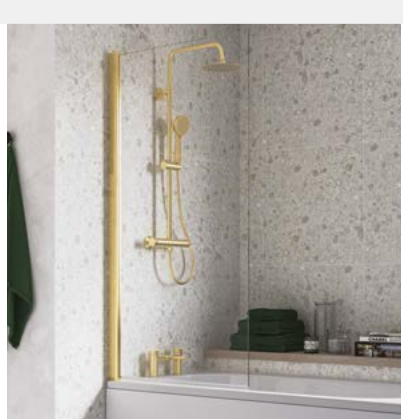

Brushed Brass
DIBS0124

ONLY £129
PJH59/13